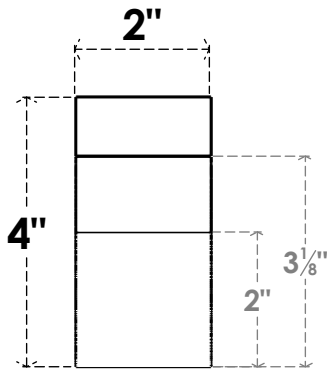

ITEM NUMBER: RFTURS020X04000X20000X004DEL00RCPR

2"W X 4"H X 20"L TIMBERTHANE ROUGH CEDAR DEL MONTE FAUX WOOD SOLID RAFTER TAIL, 4"L END, PRIMED TAN

SIDE PROFILE

FRONT PROFILE

ISOMETRIC

GENERATED DATE : 03/02/2023