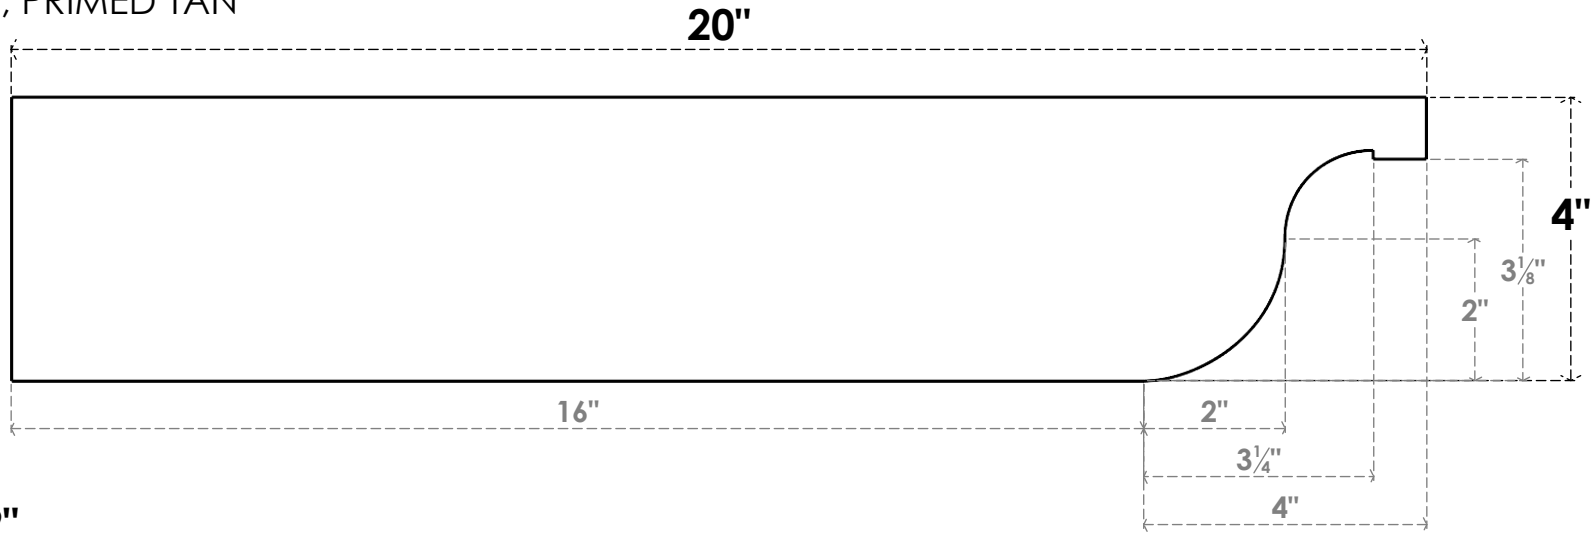

ITEM NUMBER: RFTURS020X04000X20000X004DEL00RCPR

2"W X 4"H X 20"L TIMBERTHANE ROUGH CEDAR DEL MONTE FAUX WOOD SOLID RAFTER TAIL, 4"L END, PRIMED TAN

SIDE PROFILE

FRONT PROFILE

ISOMETRIC

GENERATED DATE : 03/02/2023